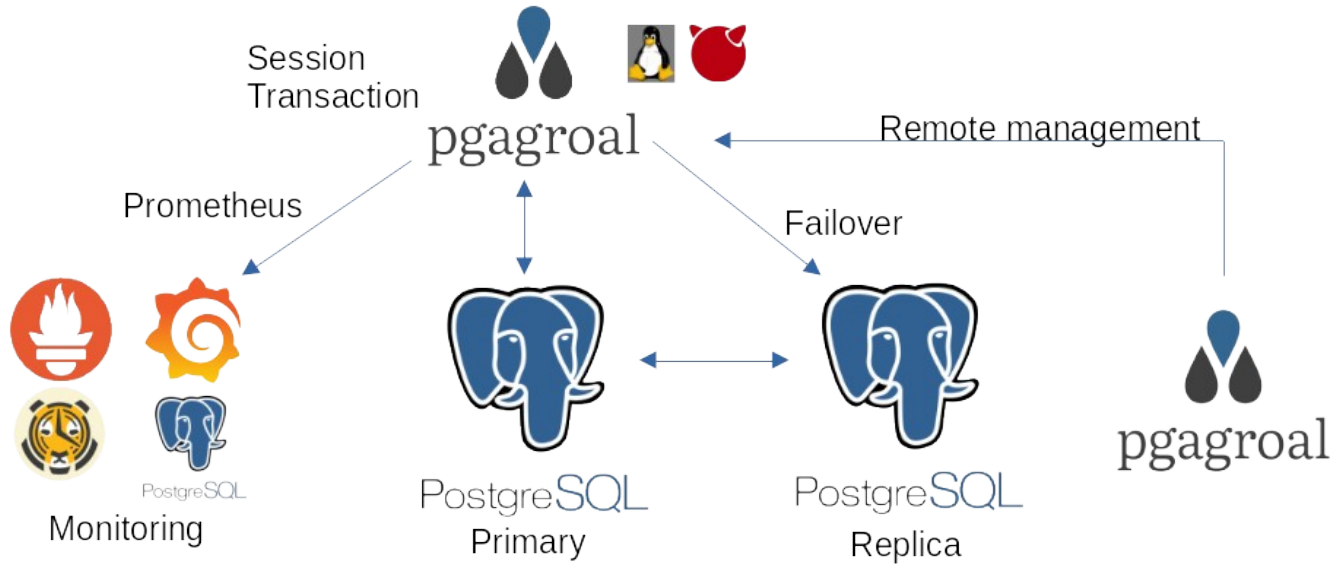

pgagroal

PostgreSQL
PostgreSQL/TLS